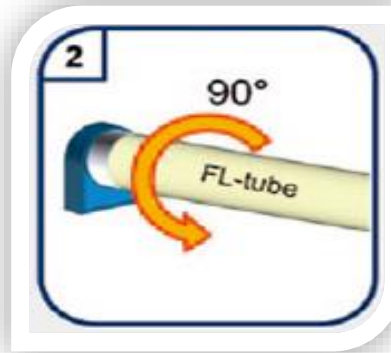

Product Name: LED T5 4F EB Tube

Product Model: AM5EB4FXXK

Note: Suitable HE Electronic Ballast

Item	AM5EB4FXXK-AL
Rated Voltage	In accordance with electric ballast
Rated Current	145~180mA
Rated Power	18W±1W
Fire Protection Class	UL94V-2

Graphical instruction

Schematic steps of removing a fluorescent lamp and inserting LED lamp

Switch off electricity.

Secure the position by turning the lamp by 90° .

Remove the conventional lamp.

Insert the LED lamp into the lamp holder.