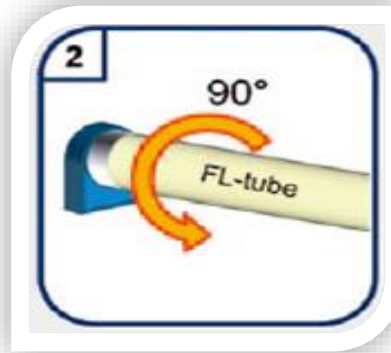

Product Name: LED T5 2F EB Tube

Product Model: AM5EB2FXXK

Note: Suitable HE Electronic Ballast

Item	AM5EB2FXXK-AL
Rated Voltage	In accordance with electric ballast
Rated Current	145~170mA
Rated Power	9W±1W
Fire Protection Class	UL94V-2

Graphical instruction

Schematic steps of removing a fluorescent lamp and inserting LED lamp

Switch off electricity.

Secure the position by turning the lamp by 90° .

Remove the conventional lamp.

Insert the LED lamp into the lamp holder.