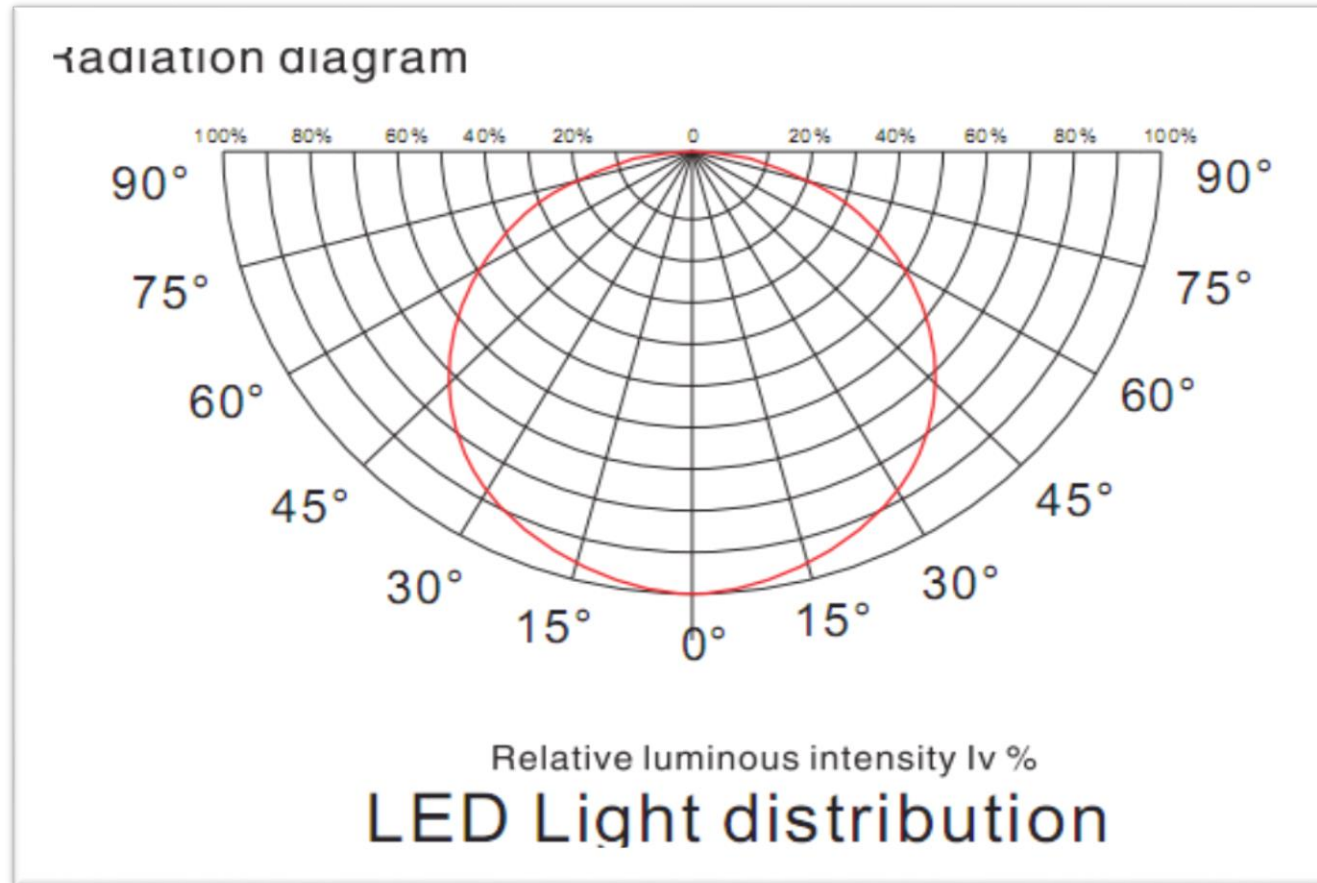

Using constant current with P.F.C mode.

Using Hi-quality, Hi-brightness LED as lighting source, high efficiency and energy-saving, free from glare and flicker, and has average luminous surface.

Input Voltage: AC 85~265
,50/60Hz
Color: 3000k/4000k/6000k
Angle: 180°
Temperature: -10°C-60°C
Power: PF>0.9
Use Life: 30000 Hour up

Light Distribution Graph

Illumination Intensity Chart: (White)

Compare illuminance

● 測試環境

● 燈具規格

LED面板燈: 40W (600 X 600LED面板燈)
 传统格栅燈: 3 X 20W (T8傳統日光燈)
 色温相同: 5500-6000K

● 照度 (lux) 对

测试高度	1.0m		1.5m		2.8m	
	面板燈	格栅燈	面板燈	格栅燈	面板燈	格栅燈
A	529	330	673	245	367	176
B	437	220	641	190	328	107
C	486	317	649	240	314	169
D	538	170	566	180	340	145
E	530	237	653	167	344	173
F	549	235	644	220	331	112
G	528	319	645	246	326	175