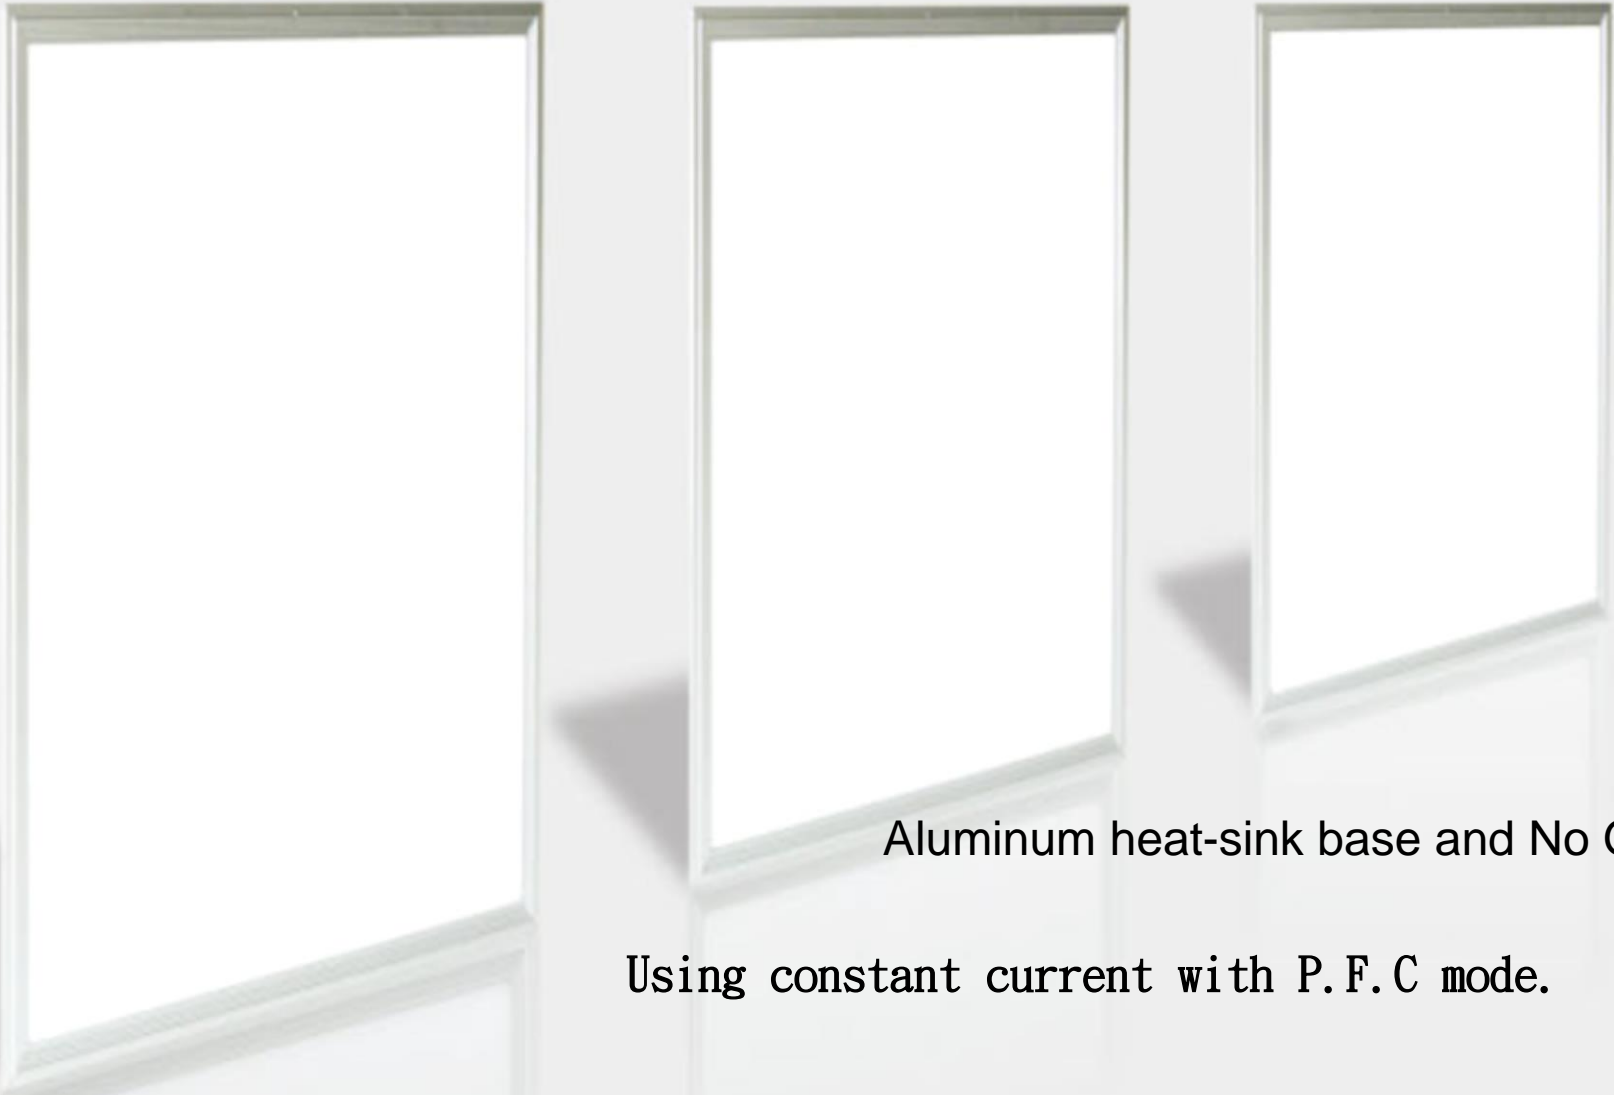

Aluminum heat-sink base and No Glare

Using constant current with P.F.C mode.

Using Hi-quality, Hi-brightness LED as lighting source, high efficiency and energy-saving, free from glare and flicker, and has average luminous surface.