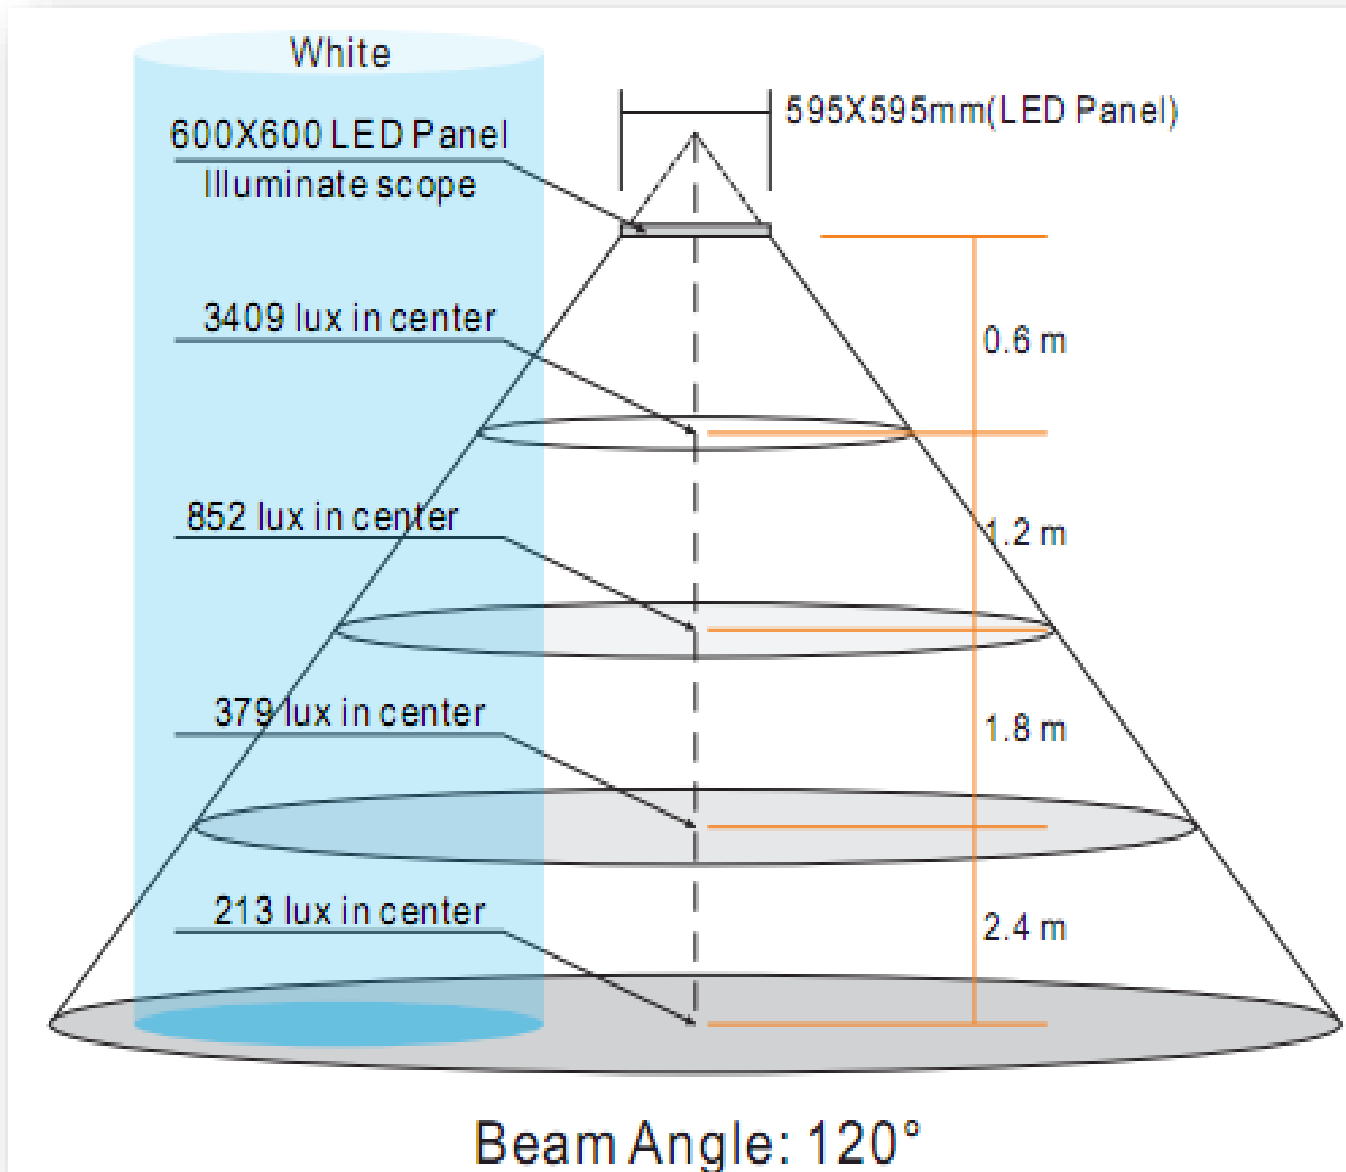

Model No.	Order No.	Power	Luminance	dimensions	Package
300x300mm	AMPA-22-XXK	22w	1400lm	300x300x8.5mm	388x384x54mm
300x600mm	AMPA-24-XXK	24w	1500lm	300x600x8.5mm	388x684x54mm
300x1200mm	AMPA-36-XXK	36w	2300lm	300x120x8.5mm	388x1284x54mm
600x600mm	AMPA-36-XXK	36w	2300lm	600x600x8.5mm	688x684x54mm
600x1200mm	AMPA-72-XXK	72w	4600lm	600x120x8.5mm	688x1284x54mm

Light Distribution Graph

Illumination Intensity Chart: (White)

Compare illuminance

● 測試環境

● 燈具規格

LED面板燈: 40W (600 X 600LED面板燈)
 传统格栅燈: 3 X 20W (T8傳統日光燈)
 色温相同: 5500-6000K

● 照度 (lux) 对

测试高度	1.0m		1.5m		2.8m	
	面板燈	格栅燈	面板燈	格栅燈	面板燈	格栅燈
A	529	330	673	245	367	176
B	437	220	641	190	328	107
C	486	317	649	240	314	169
D	538	170	566	180	340	145
E	530	237	653	167	344	173
F	549	235	644	220	331	112
G	528	319	645	246	326	175