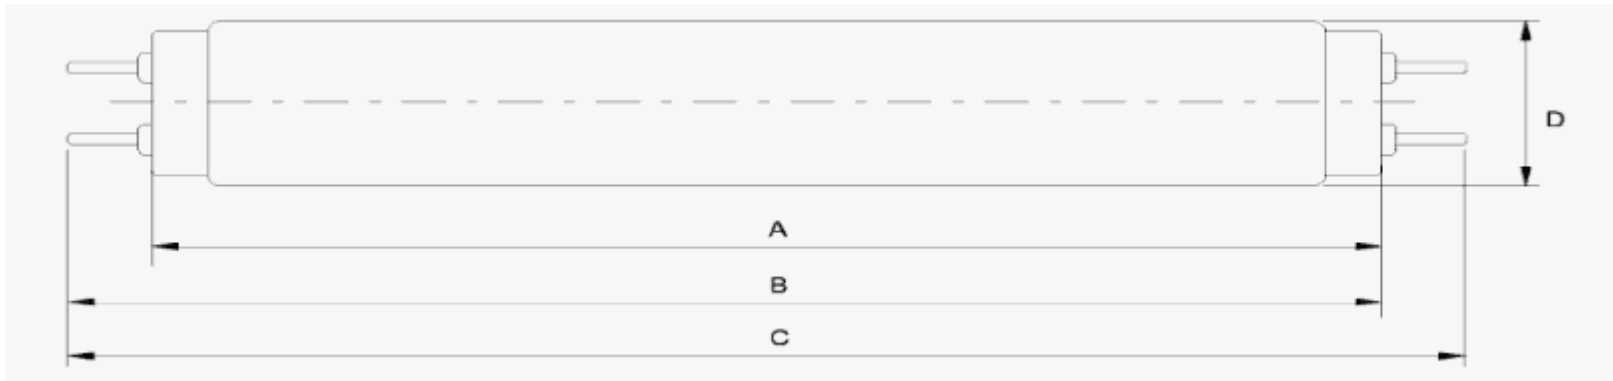

Mechanical Parameters

G5----T5

	A	B		C	D
	Max.	Min.	Max.	Max.	Max.
T5-550	549.0	553.7	556.1	563.2	17.0
T5-850	849.0	853.7	856.1	863.2	17.0
T5-1150	1149.0	1153.7	1156.1	1163.2	17.0
T5-1450	1449.0	1453.7	1456.1	1463.2	17.0