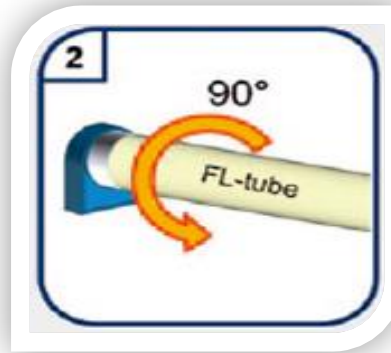

# Graphical instruction

Schematic steps of removing a fluorescent lamp and inserting LED lamp

Switch off electricity.

Secure the position by turning the lamp by 90° .

Remove the conventional lamp.

Insert the LED lamp into the lamp holder.